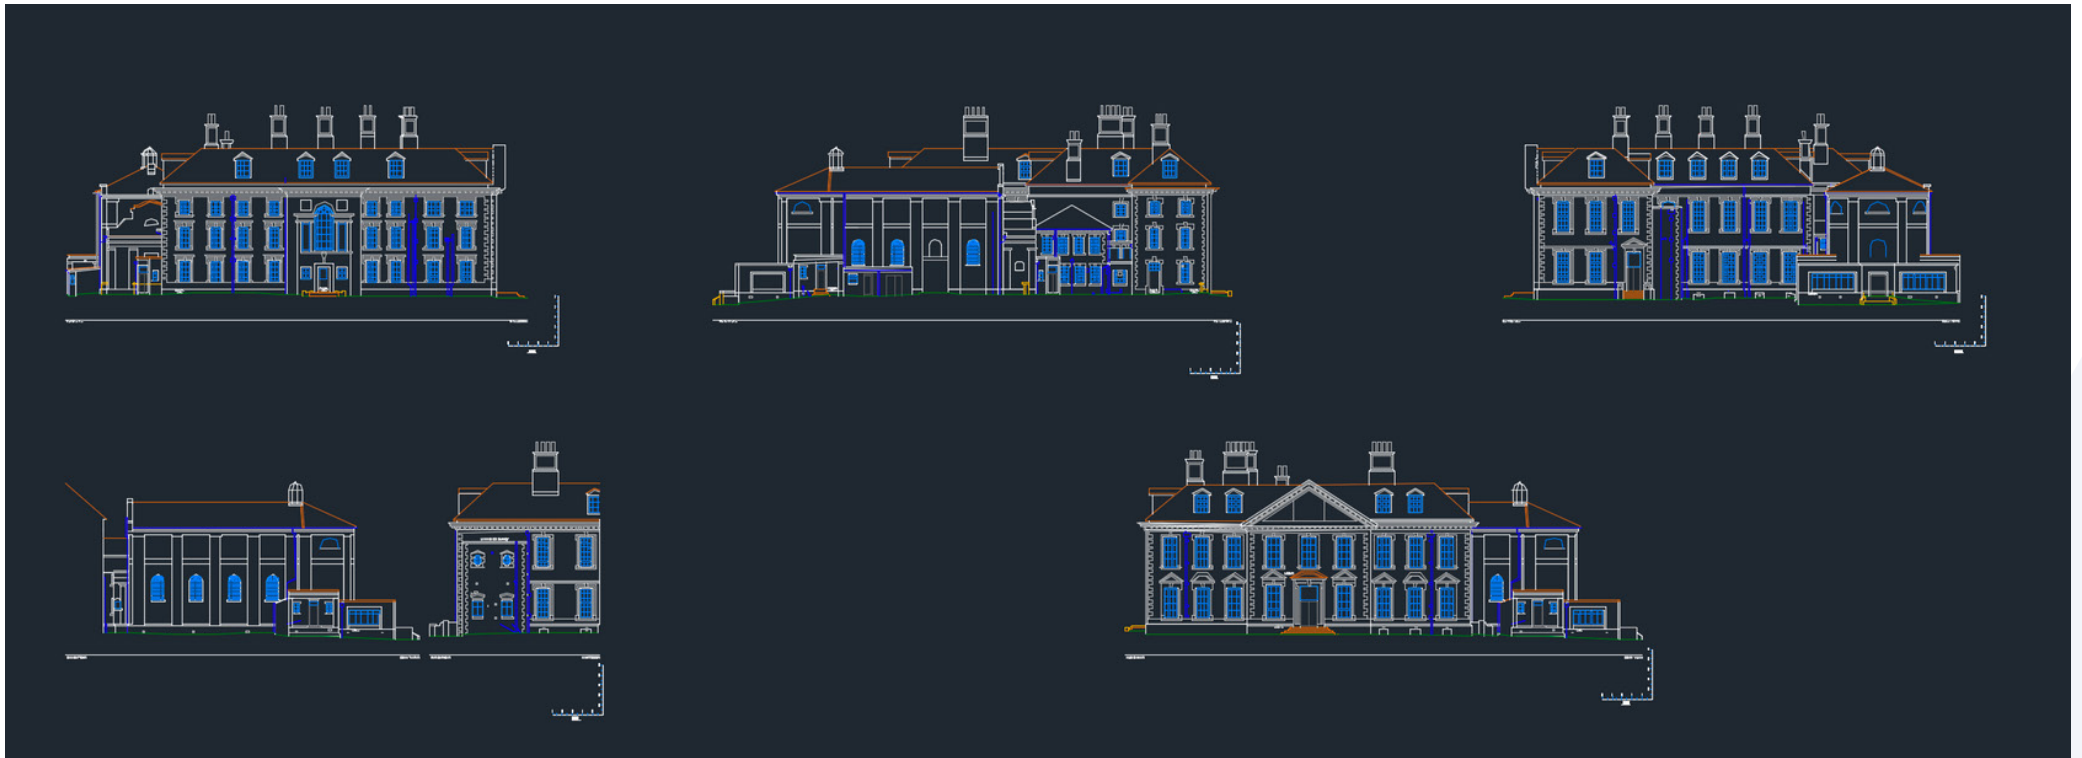

Wootton Hall - Elevation Drawings

William Morris Surveys Ltd, Royal Mews, St Georges Place, Cheltenham, GL50 3PQ

0800 002 5517 • 01773 473288 • info@williammorrissurveys.co.uk • williammorrissurveys.co.uk