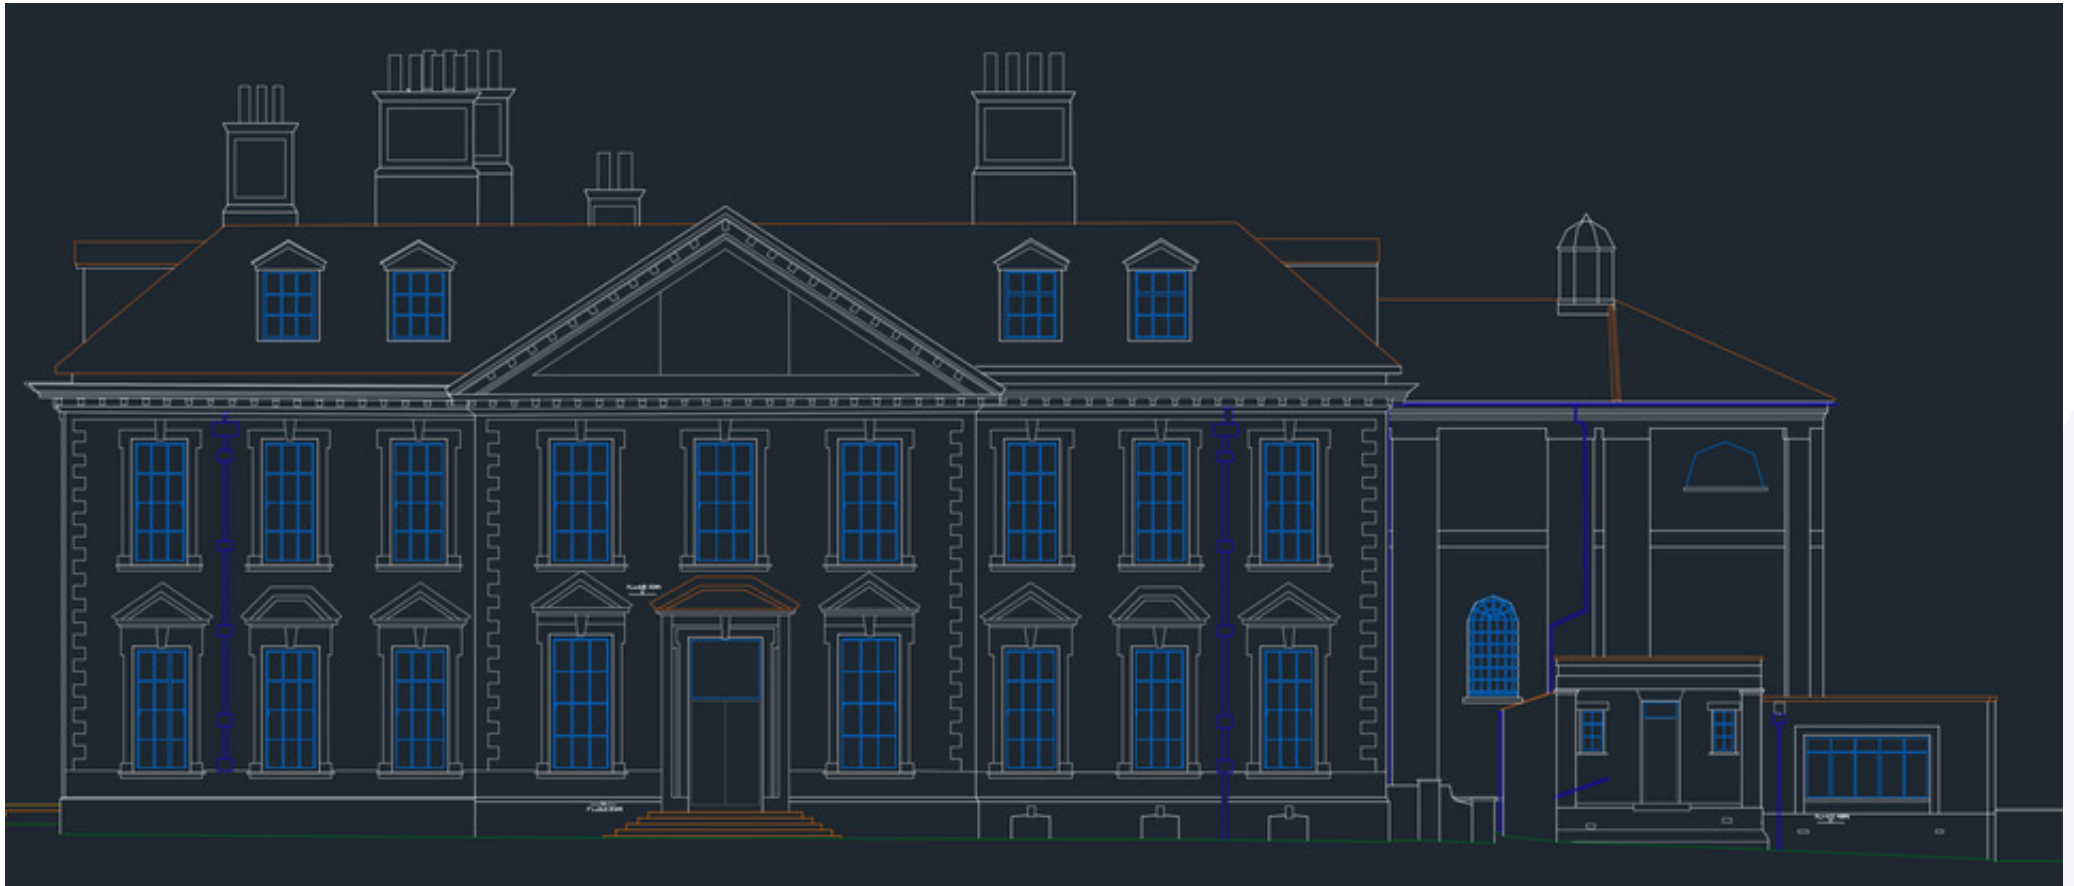

## Wootton Hall - Elevation, South

William Morris Surveys Ltd, Royal Mews, St Georges Place, Cheltenham, GL50 3PQ

0800 002 5517 • 01773 473288 • [info@williammorrissurveys.co.uk](mailto:info@williammorrissurveys.co.uk) • [williammorrissurveys.co.uk](http://williammorrissurveys.co.uk)