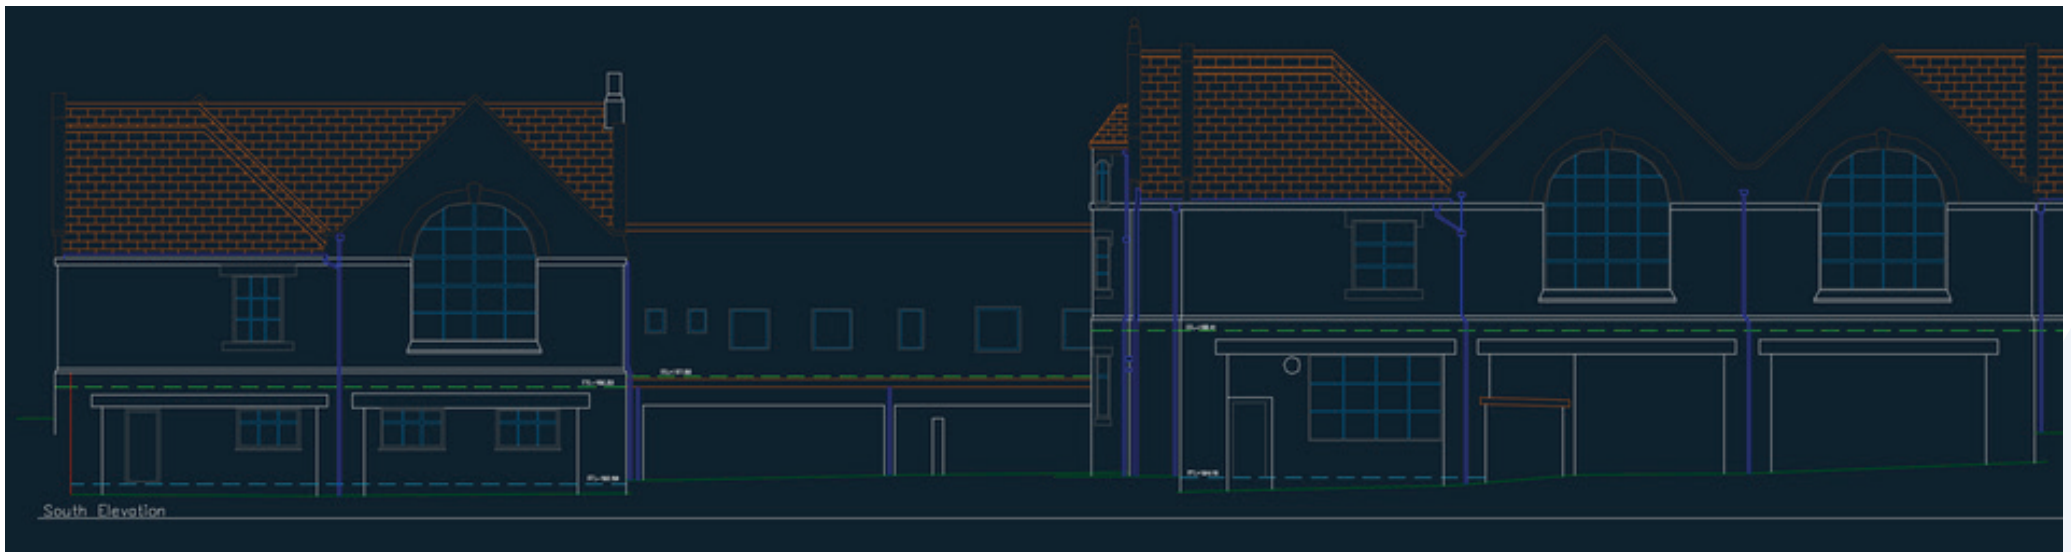

Waterfoot Primary School - Playground Elevation

William Morris Surveys Ltd, Royal Mews, St Georges Place, Cheltenham, GL50 3PQ

0800 002 5517 • 01773 473288 • info@williammorrissurveys.co.uk • williammorrissurveys.co.uk