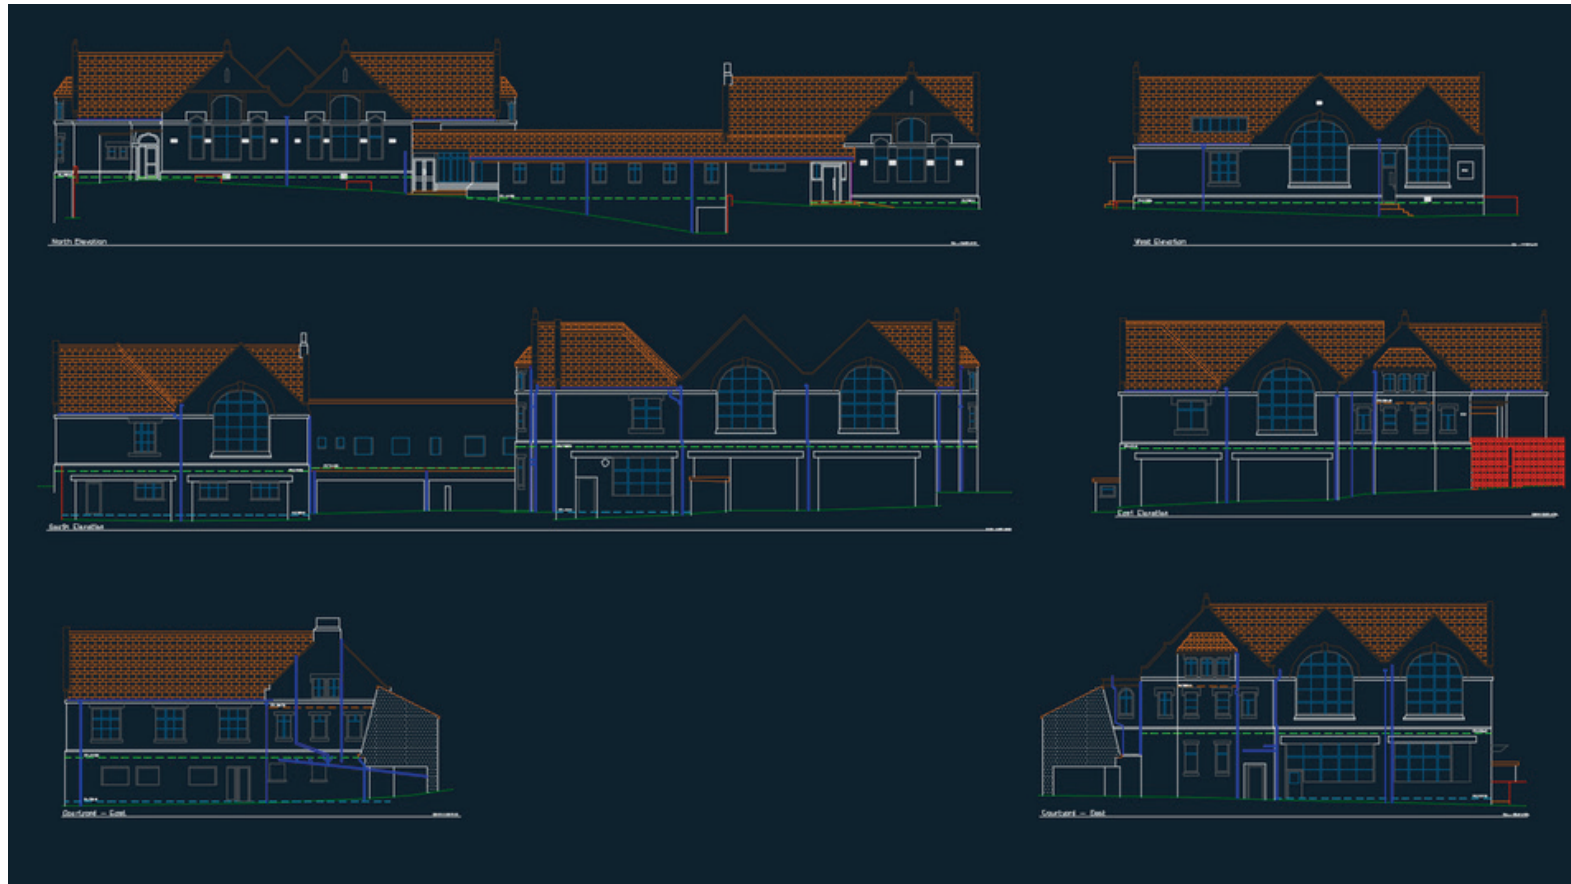

Waterfoot Primary School - Elevations, Overall

William Morris Surveys Ltd, Royal Mews, St Georges Place, Cheltenham, GL50 3PQ

0800 002 5517 • 01773 473288 • info@williammorrissurveys.co.uk • williammorrissurveys.co.uk