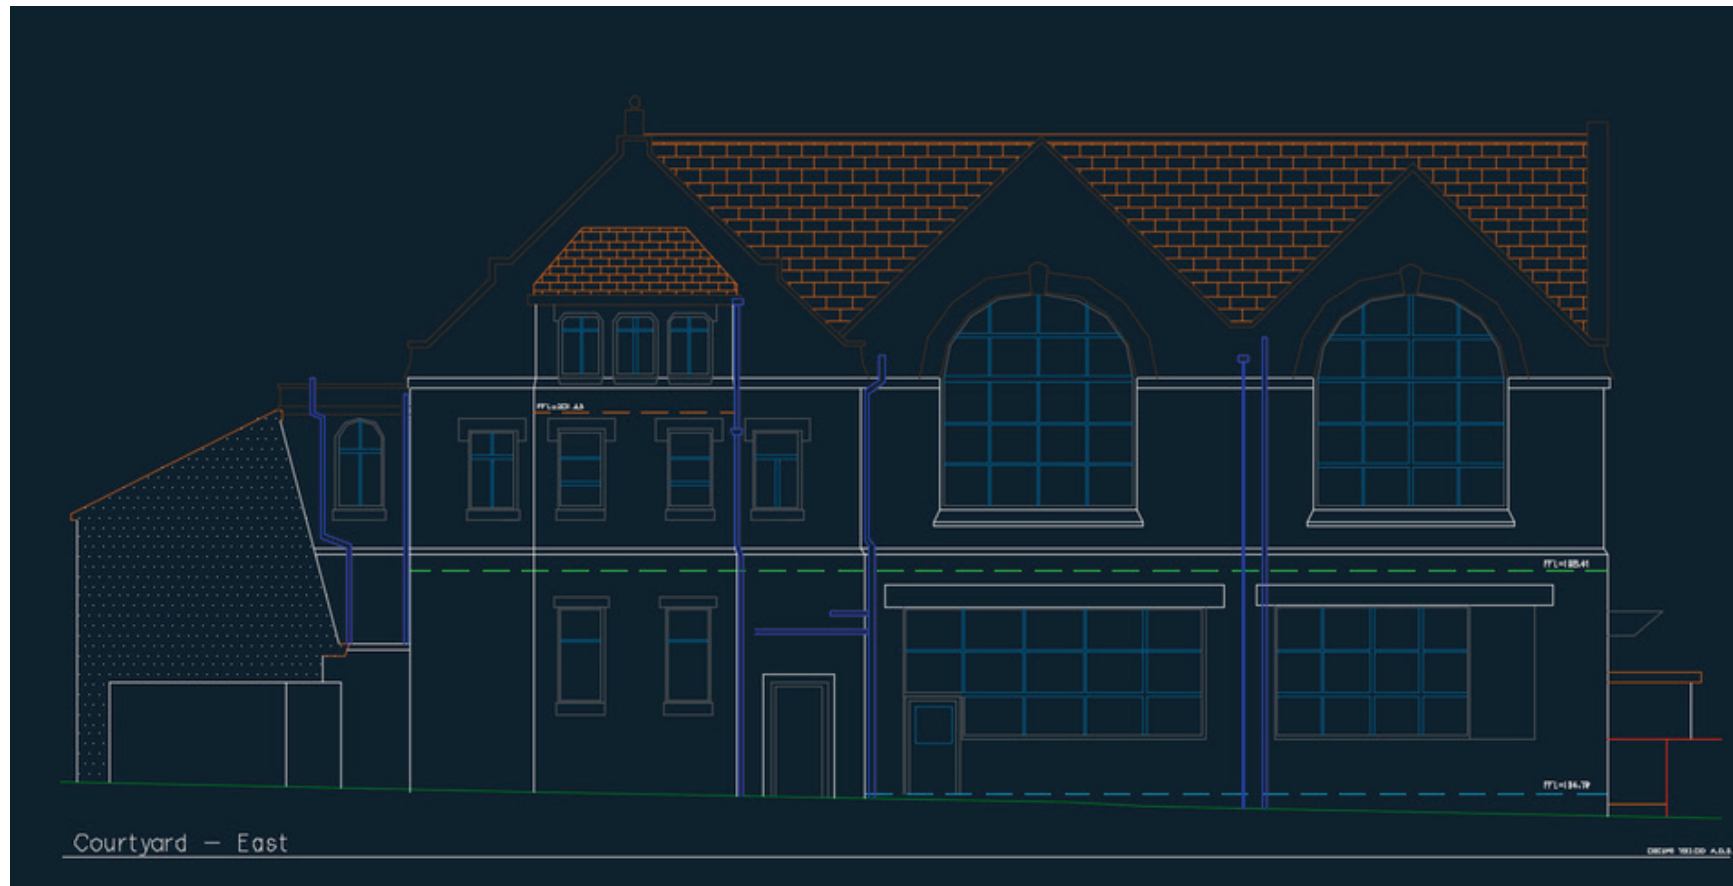

Waterfoot Primary School - Elevation, West

William Morris Surveys Ltd, Royal Mews, St Georges Place, Cheltenham, GL50 3PQ

0800 002 5517 • 01773 473288 • info@williammorrissurveys.co.uk • williammorrissurveys.co.uk