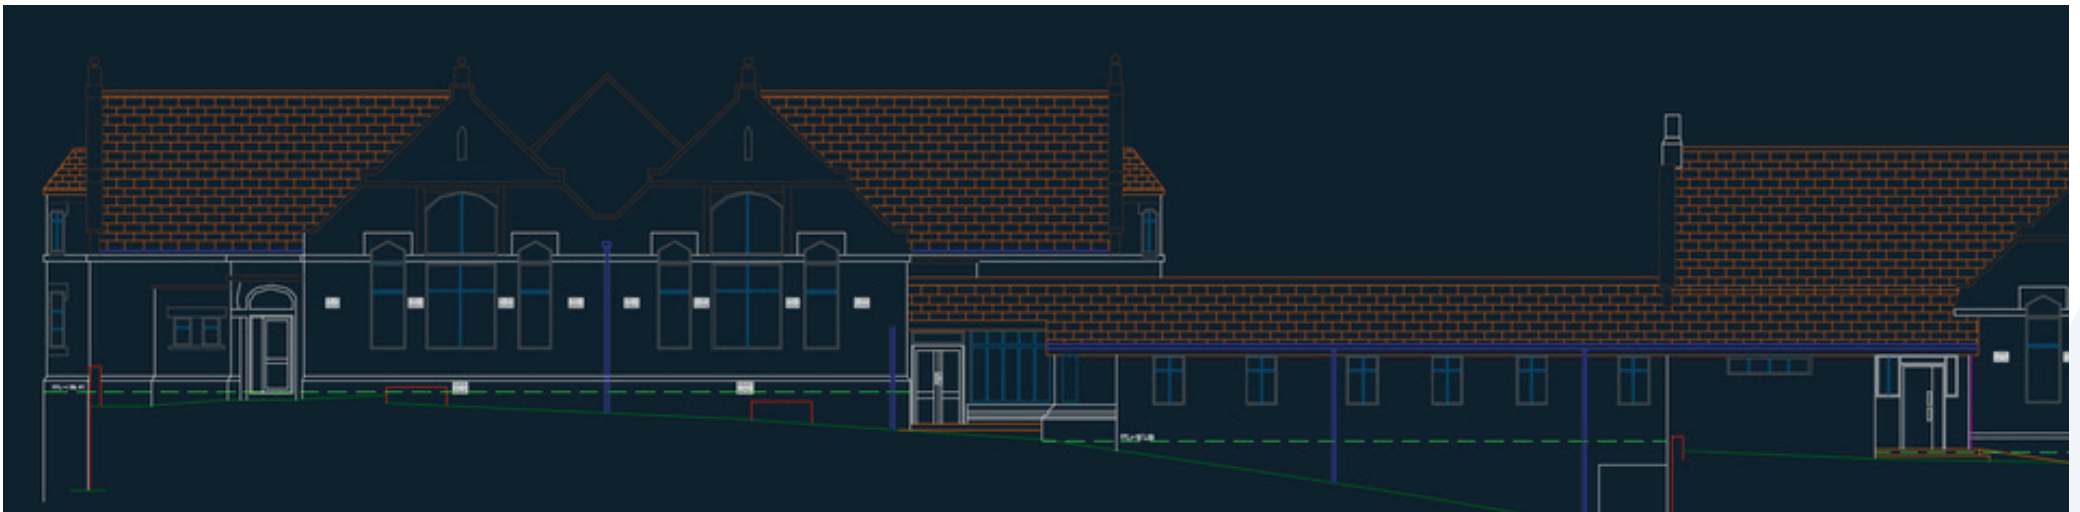

Waterfoot Primary School - Elevation, North

William Morris Surveys Ltd, Royal Mews, St Georges Place, Cheltenham, GL50 3PQ

0800 002 5517 • 01773 473288 • info@williammorrissurveys.co.uk • williammorrissurveys.co.uk